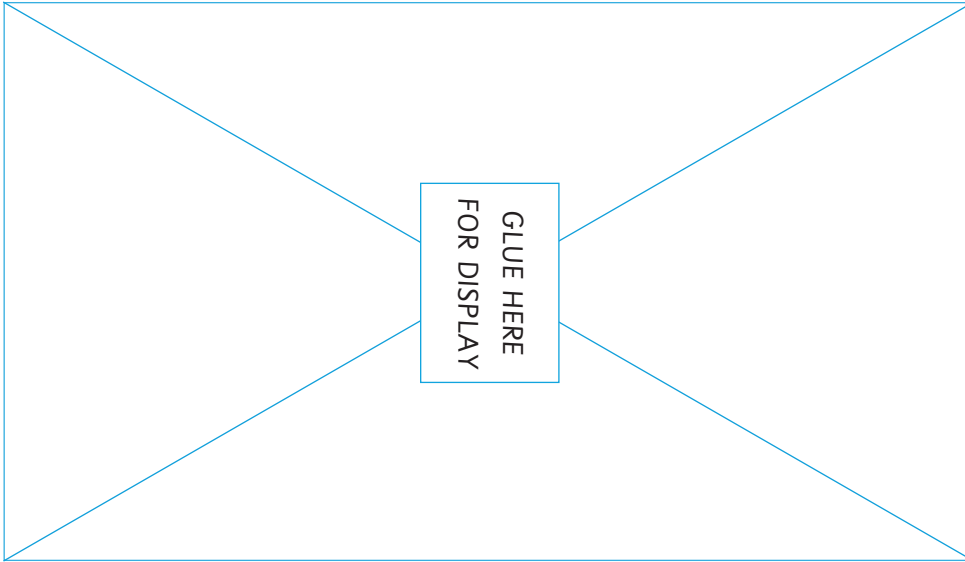

STUDENT SHEET 1d: TRAVEL BROCHURE TEMPLATE

Places to visit...

Welcome to the UK's coast...

fold here

SS1d Travel brochure template

Name: _____

Teacher: _____

Class: _____

Date: _____

fold here

STUDENT SHEET 1d: TRAVEL BROCHURE TEMPLATE

Three large rounded rectangular boxes with blue borders and vertical dashed lines, intended for writing.

fold here

A rounded rectangular box with a blue border and vertical dashed lines, intended for writing.

A rounded rectangular box with a blue border and vertical dashed lines, containing text:
Fair Isle
The UK's most remote coastline is on the Fair Isle.
This is a beautiful place where the land meets the sea.

fold here

Three large rounded rectangular boxes with blue borders and vertical dashed lines, intended for writing.