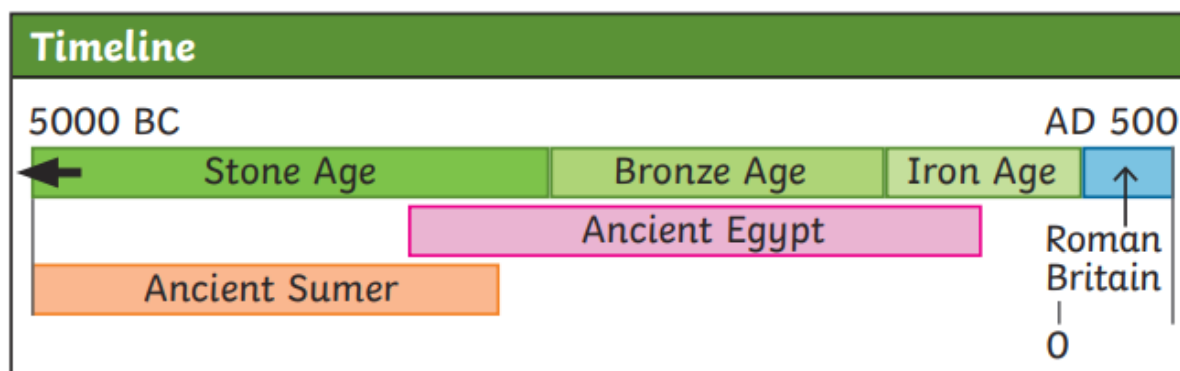

Introduction to history theme:

Look carefully at this timeline. The Bronze Age and the Iron Age came after the Stone Age. Can you also see that the time of the Ancient Egyptians was happening throughout this time far away in Egypt.

People were great inventors even in ancient times. You are going to find out how creative the people were who lived in Britain throughout the Bronze and Iron Age and how their inventions changed the way they lived forever.

Bronze Age to Iron Age in more detail:

http://www.bbc.co.uk/history/british/timeline/neolithic_timeline_noflash.shtml